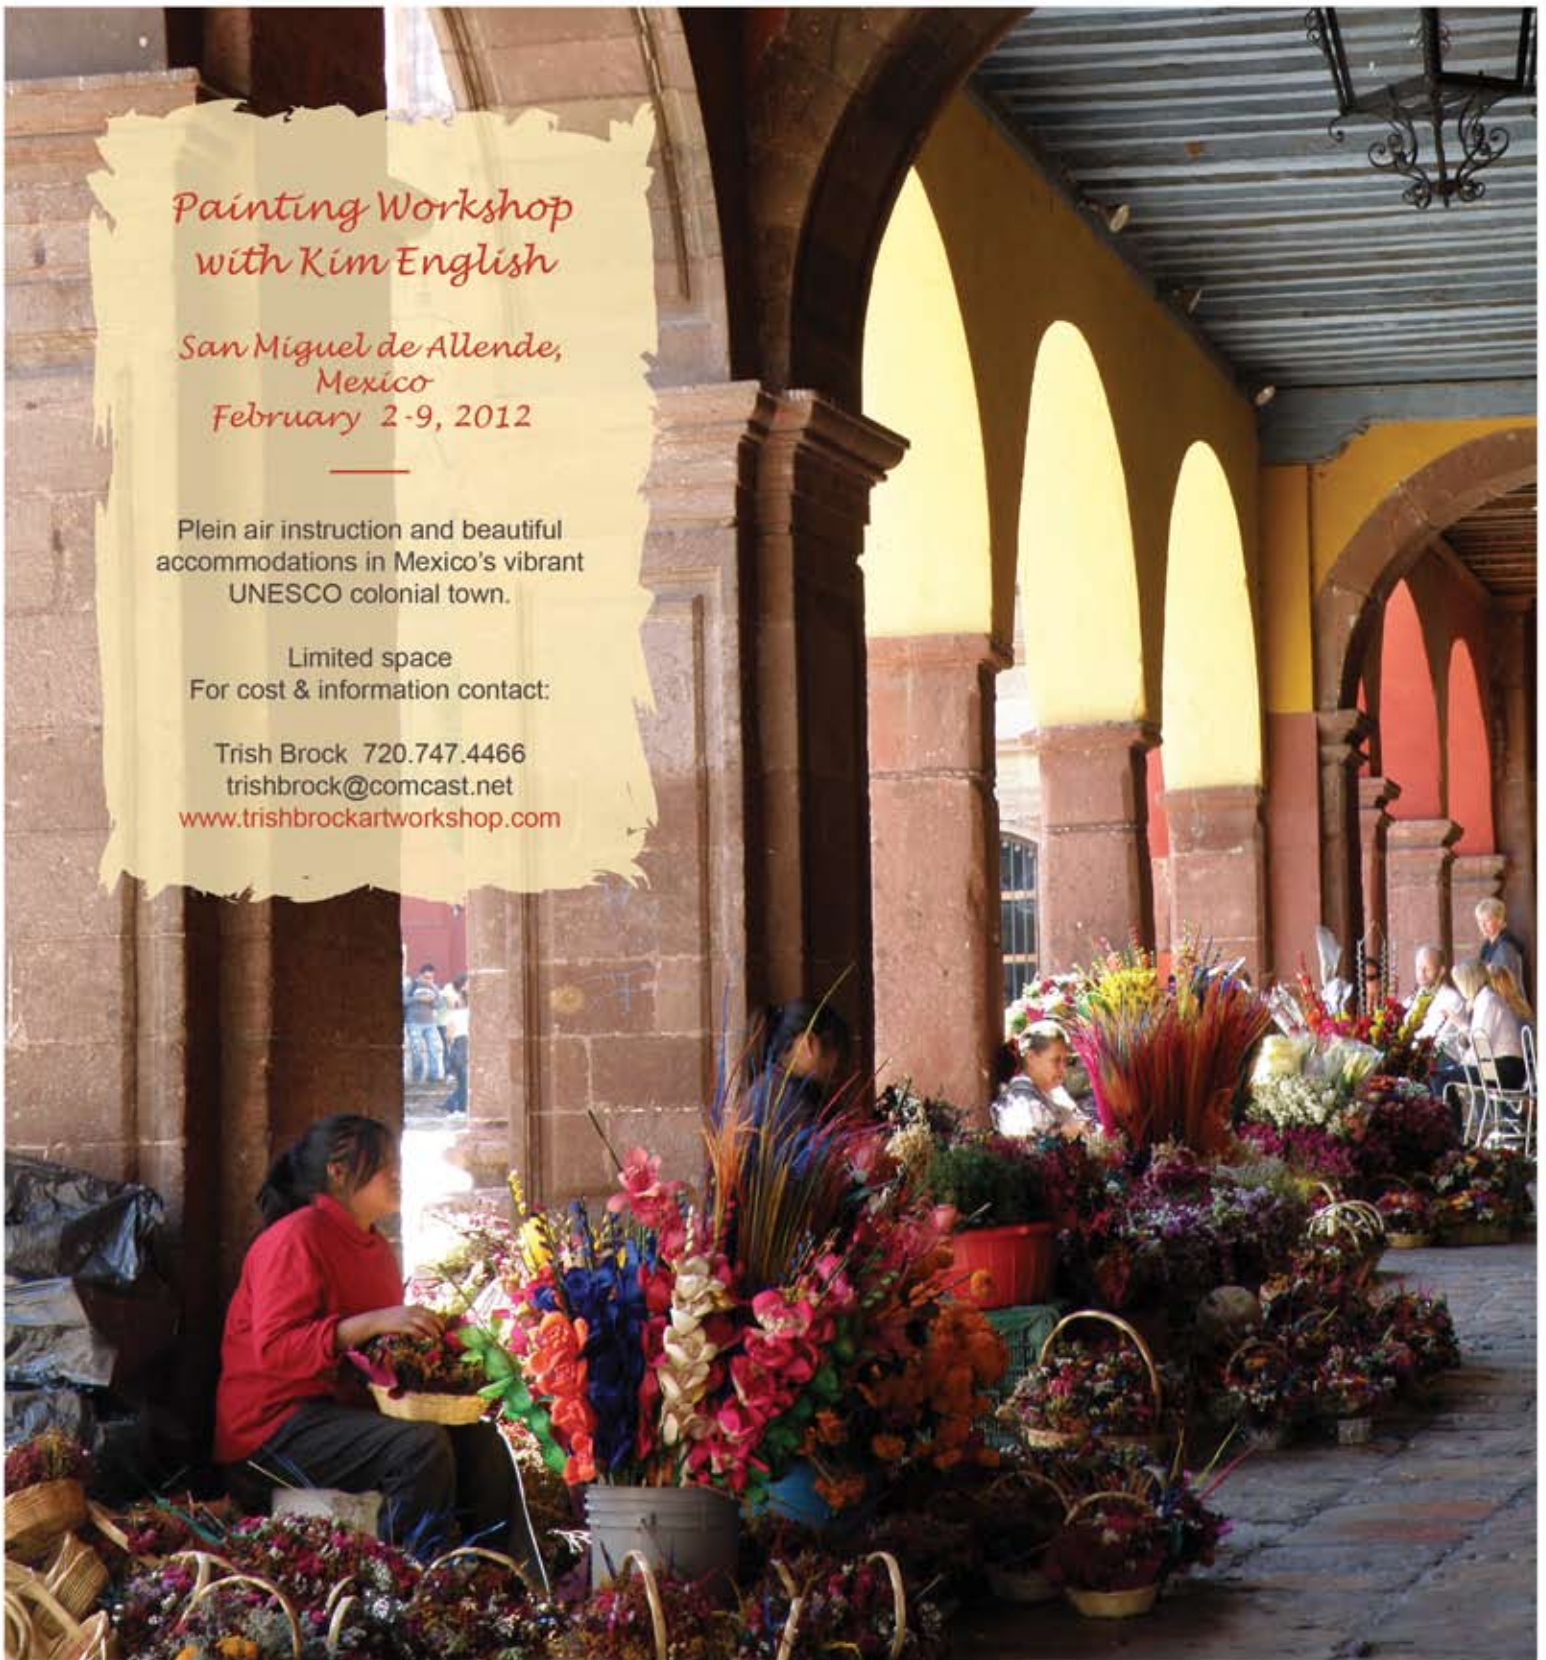

*Painting Workshop
with Kim English*

*San Miguel de Allende,
Mexico
February 2-9, 2012*

Plein air instruction and beautiful
accommodations in Mexico's vibrant
UNESCO colonial town.

Limited space
For cost & information contact:

Trish Brock 720.747.4466
trishbrock@comcast.net
www.trishbrockartworkshop.com

Trish Brock
ARTWORKSHOPS

www.trishbrockartworkshops.com